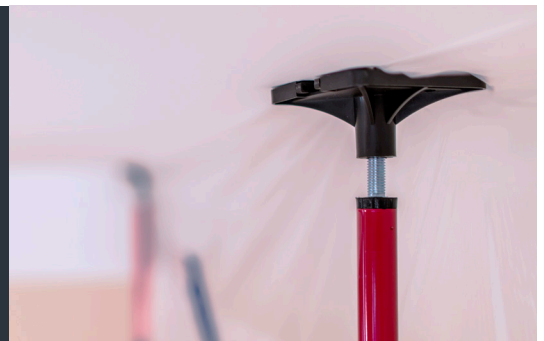

DUST CONTAINMENT KIT TEMPORARY WALLS

The Surface Shields® Dust Containment Kit contains four Dust Shield PRO™ poles, two Zip N Close® zippers and a heavy duty canvas bag.

With the most stable extendable poles on the market, along with our toughest zippers, this kit has everything you need to construct the ideal temporary wall system.

Reusable Heavy Duty

**TOUGHER
THAN THE
JOBSITE.™**

PRODUCT FEATURES

- Makes constructing temporary walls quick and affordable
- Heavy gauge aluminum prevents dents
- Adjustable poles are available in 12 ft and now 20 ft.
- 360 degree swivel foot for use on flat and angles ceilings
- Custom printed bags available
- Micro adjust feature increases tension against the ceiling